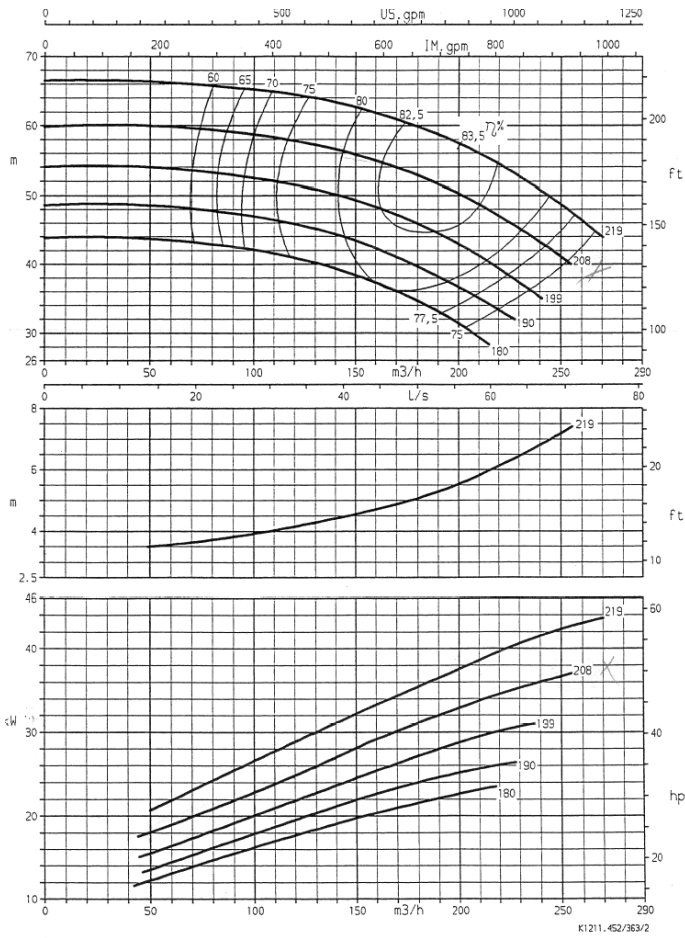

Type of slurry feed pump : KSB ETN 100-80-200