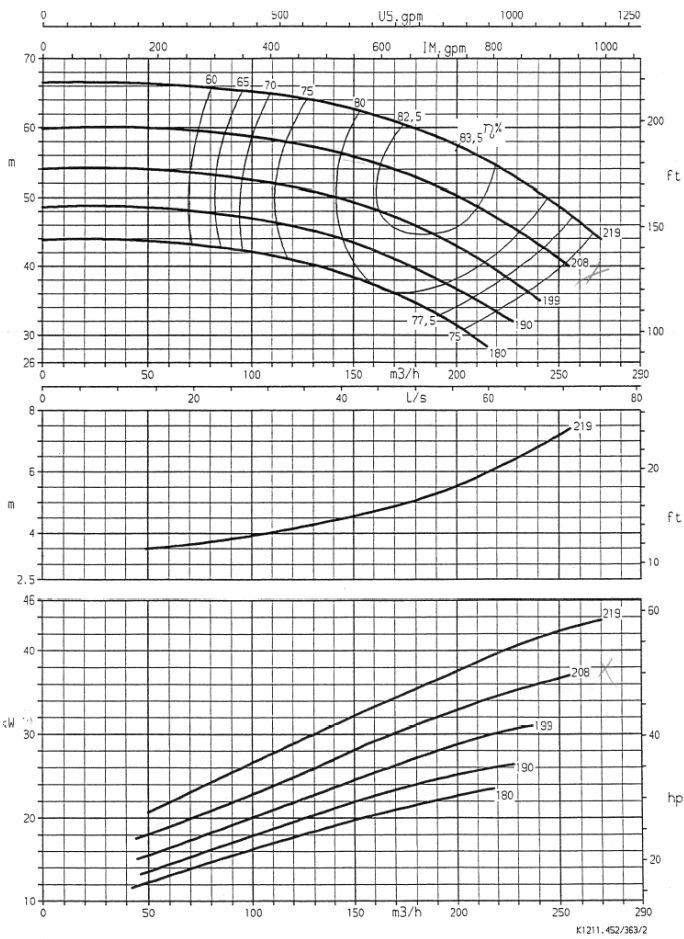

Type of slurry feed pump : KSB ETN 125-100-250